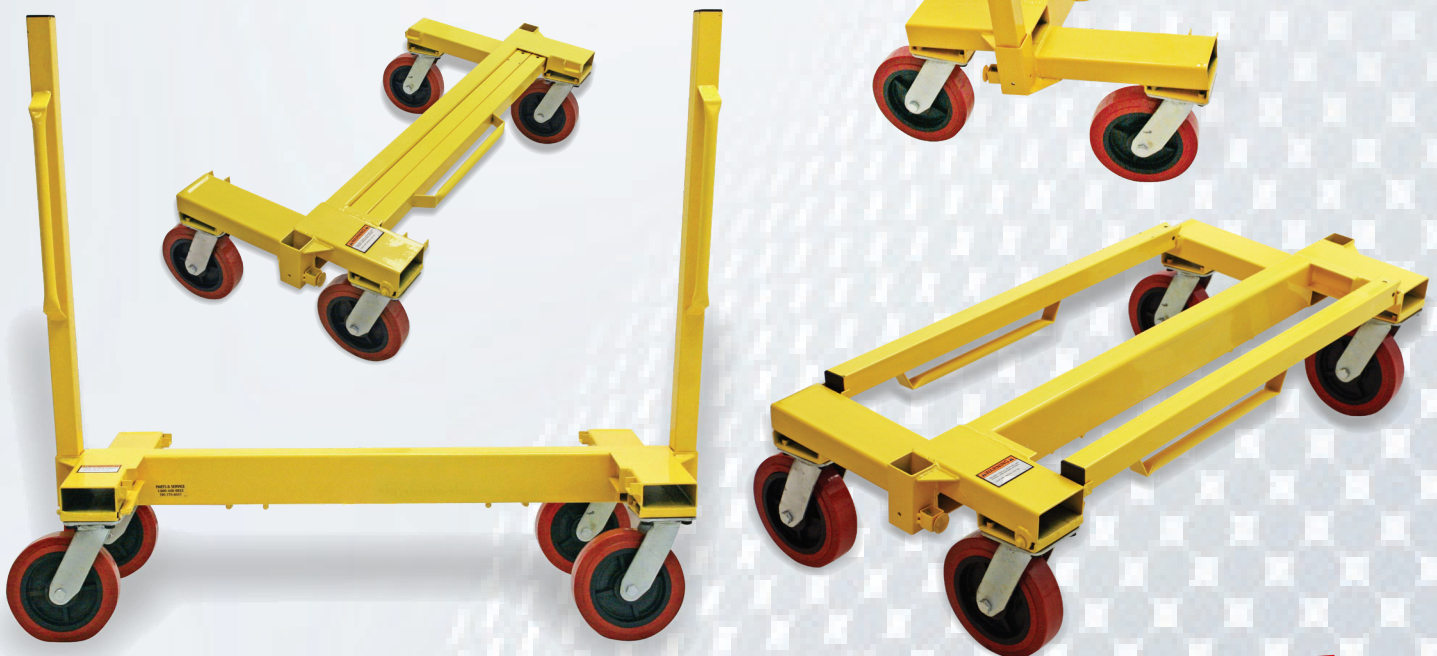

## MATERIAL HANDLING CART

CODE DC-1270

Designed as a plasterboard cart, the Telpro model 1270 cart is truly multi-purpose. The open front allows one person load and unload without damaging the boards or your hands.

- Handles collapse for easy transportation
- Converts to a flatbed multi-purpose cart
- Sturdy 1360kg load rating
- Takes up to 3.6m plasterboard sheets
- One swivel locking caster

For more information contact Wallboard Tools: