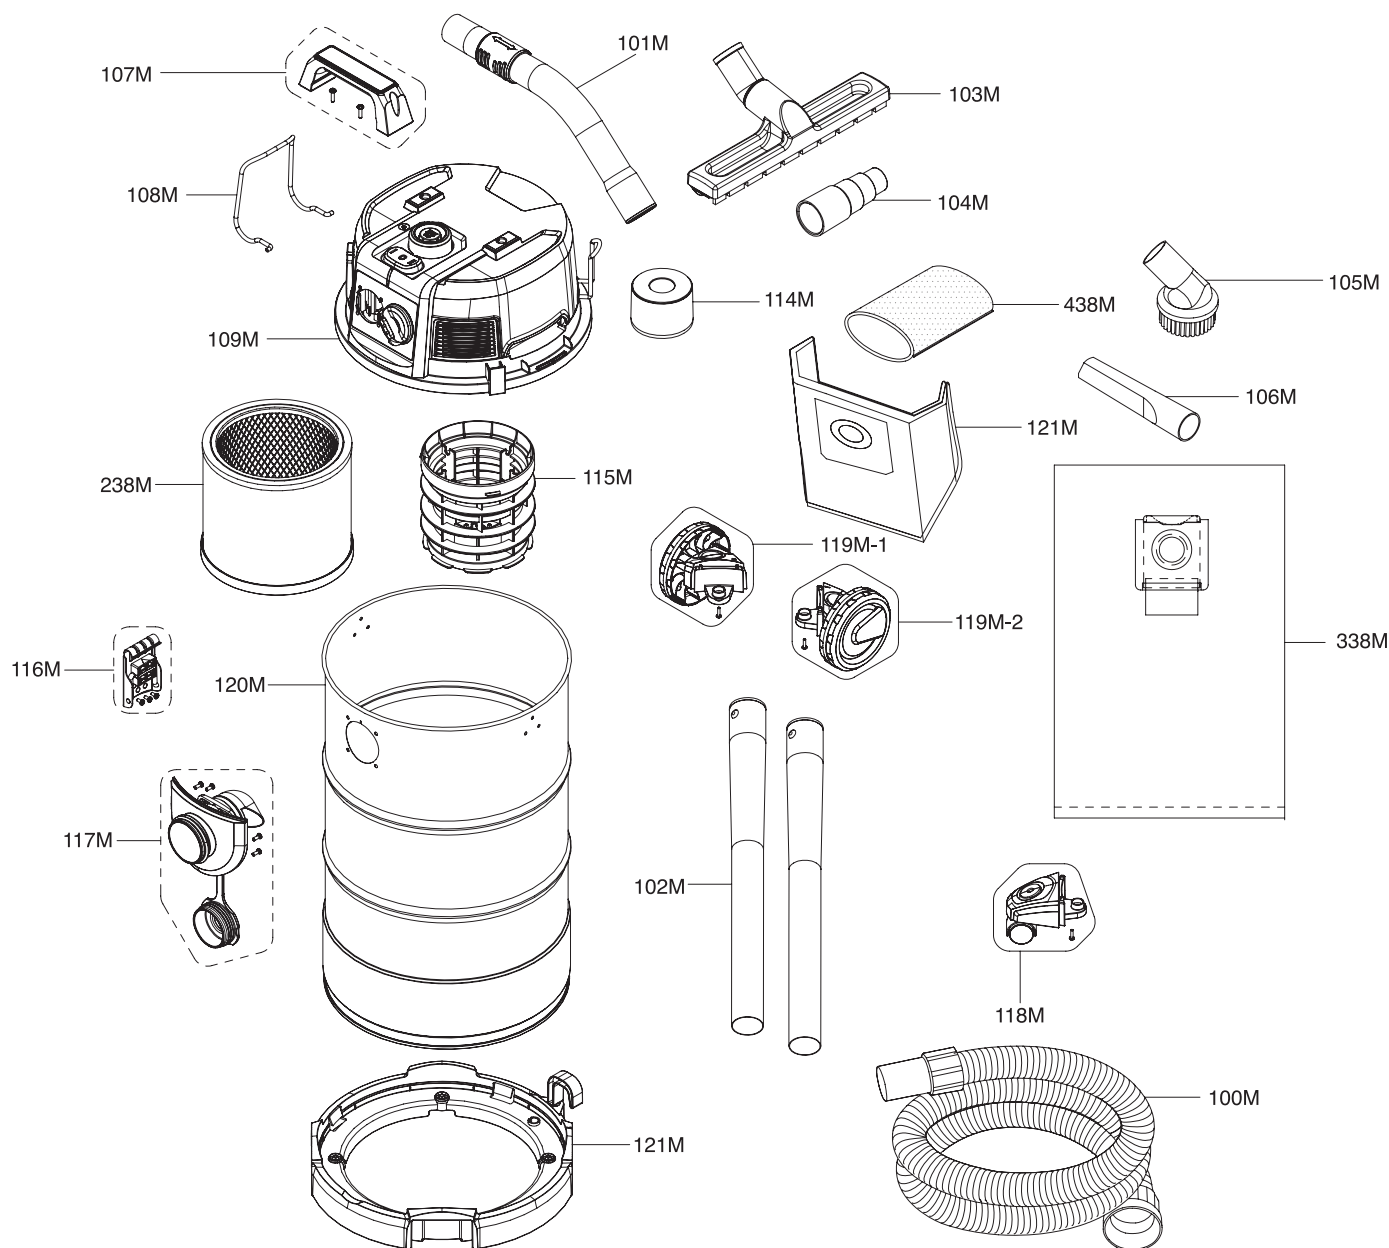

WALLPRO® M CLASS DUST EXTRACTOR DE-38M

Spare Parts Diagram

■ WALLPRO® COLLATED SCREWGUN SPARE PARTS

Code	Description	Code	Description
DE-100M	Spare Hose 3 metre Complete Suit DE-38M Wallpro	DE-115M	Filter Basket Wallpro
DE-101M	Air Control Elbow Wallpro	DE-116M	Metal Clips Wallpro
DE-102M	Extension Wand Wallpro	DE-117M	Suction Seat Wallpro
DE-103M	Floor Nozzle Assembly Wallpro	DE-118M	Metal Castor Wallpro
DE-104M	Hose adaptor Wallpro	DE-119M-1	Big Wheel Right Wallpro
DE-105M	Round Brush Wallpro	DE-119M-2	Big Wheel Left Wallpro
DE-106M	Crevice Tool Wallpro	DE-120M	Tank/Drum 38L Wallpro
DE-107M	Handle Assembly Wallpro	DE-121M	Tank/Drum Base Wallpro
DE-108M	Hose Hanger Wallpro	DE-122M	Hose Connector for PS-1000 Wallpro
DE-109M	Power Head Assembly Wallpro	DE-123M	Hose Connector for PS-600 Wallpro
DE-110M	Switch Wallpro	DE-124M	Power Regulator Wallpro
DE-111M	Socket Assembly Wallpro	DE-138M	Fine Filter Bag Class M Pack 5 Wallpro
DE-112M	Motor Assembly Wallpro	DE-238M	Cartridge Filter Class M Wallpro
DE-113M	PCB Board Assembly Wallpro	DE-338M	Plastic Disposal Bag Class M Pack 5 Wallpro
DE-114M	Water Seal Cup Assembly Wallpro	DE-438M	Foam Filter Class M Wallpro

*Use only genuine Wallpro® parts on Wallpro® brand power tools. Using other brand parts on Wallpro® tools may affect the operation of the product and void warranty. Repairs undertaken by parties other than a registered repair centre may void the product warranty. Please contact Wallboard Tools Customer Service to locate your nearest repair centre.