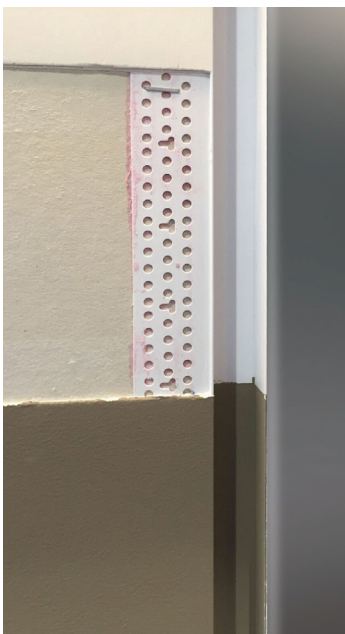

TRIM-TEX SOLUTIONS
CONTINUE THE
SHADOW

*72-AS8720 10mm x 10mm Architectural
F Reveal Bead*

TRIM-TEX
DRYWALL PRODUCTS

***For creating a fast
and easy design
feature***

Architectural F Reveal Bead creates the sharpest clean edge reveal effect when butting up to a door jamb, window, or other unfinished architectural component. It has a 25 mm mud leg and suits 10mm plasterboard.